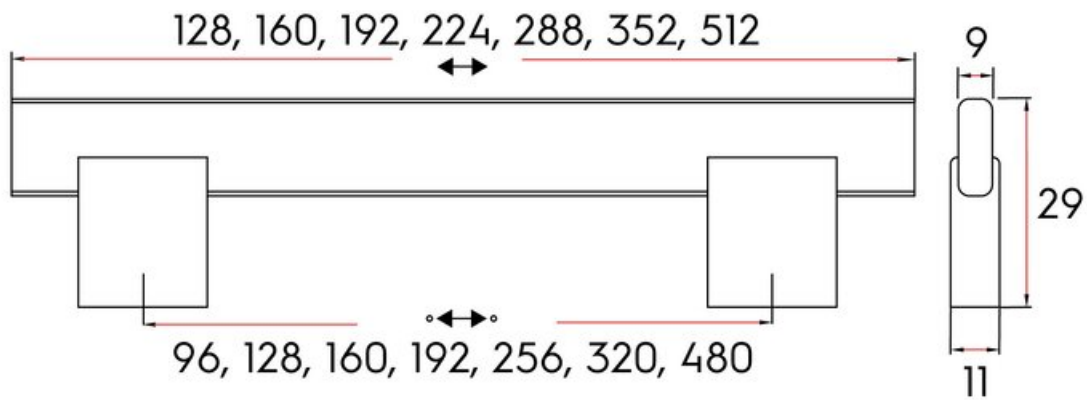

Technical Documents

View this product online at <https://marathonhardware.com/pd/9331-96-PC>