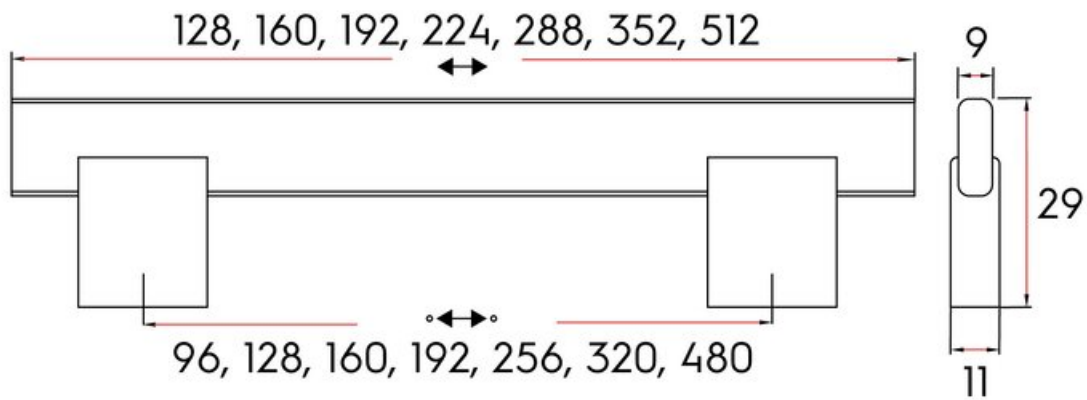

Technical Documents

View this product online at <https://marathonhardware.com/pd/9331-96-BSN>