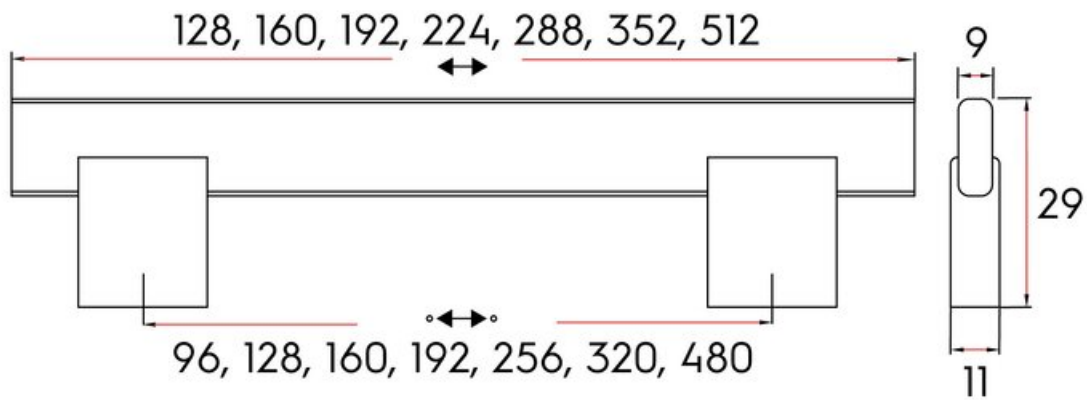

Technical Documents

View this product online at <https://marathonhardware.com/pd/9331-480-PC>