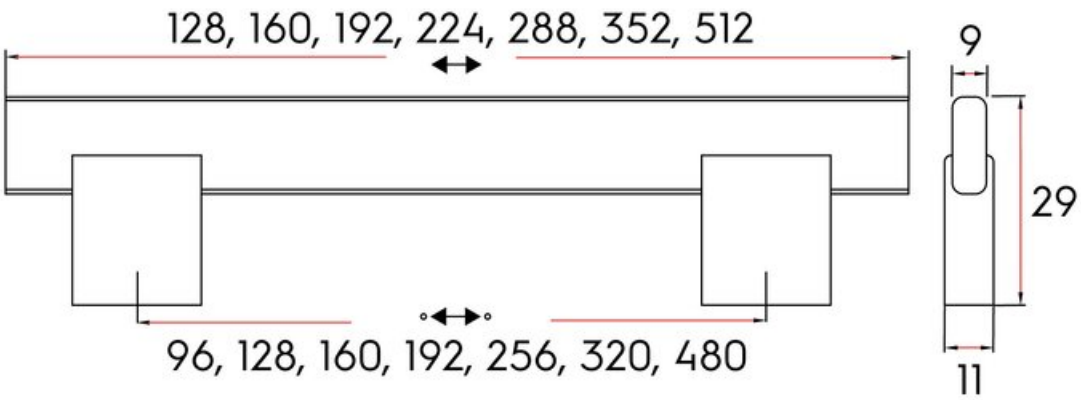

Technical Documents

View this product online at <https://marathonhardware.com/pd/9331-480-DBK>