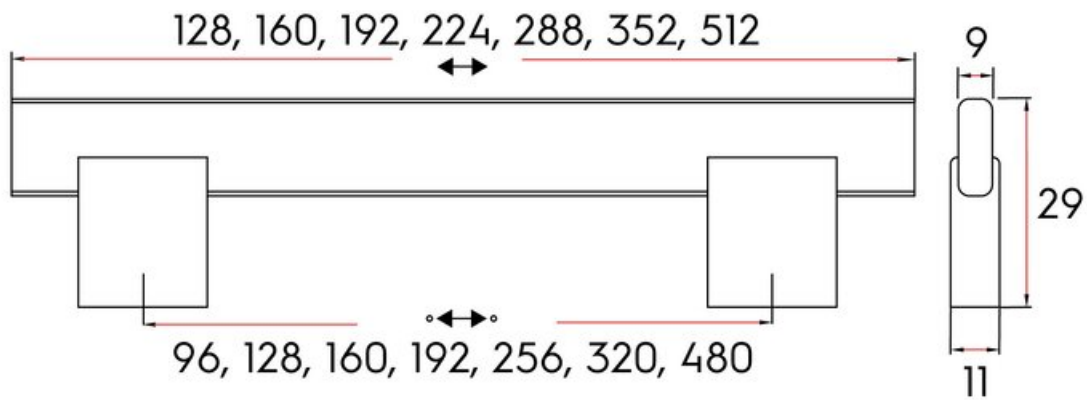

Technical Documents

View this product online at <https://marathonhardware.com/pd/9331-256-PC>