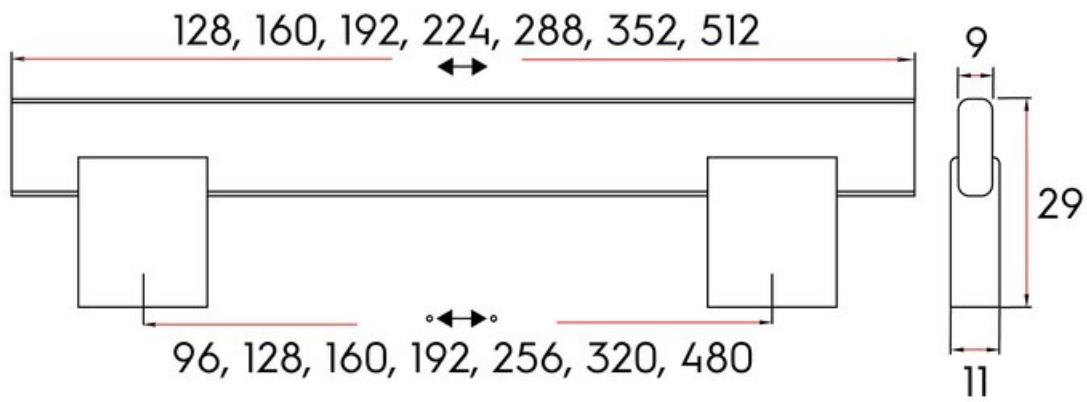

Technical Documents

View this product online at <https://marathonhardware.com/pd/9331-256-DBK>