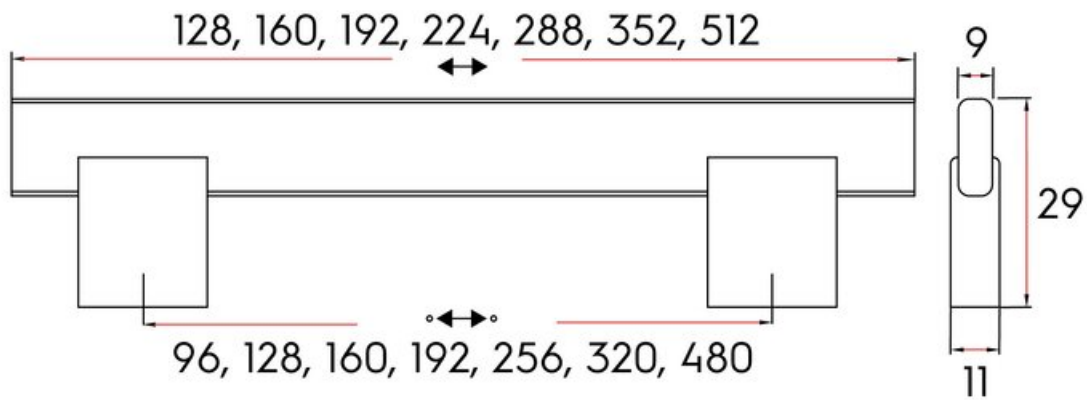

Technical Documents

View this product online at <https://marathonhardware.com/pd/9331-256-BSN>