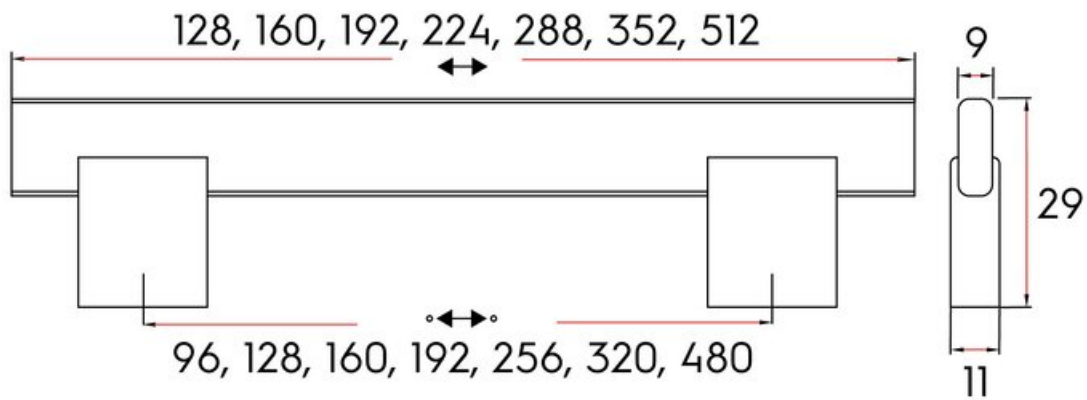

Technical Documents

View this product online at <https://marathonhardware.com/pd/9331-160-PC>