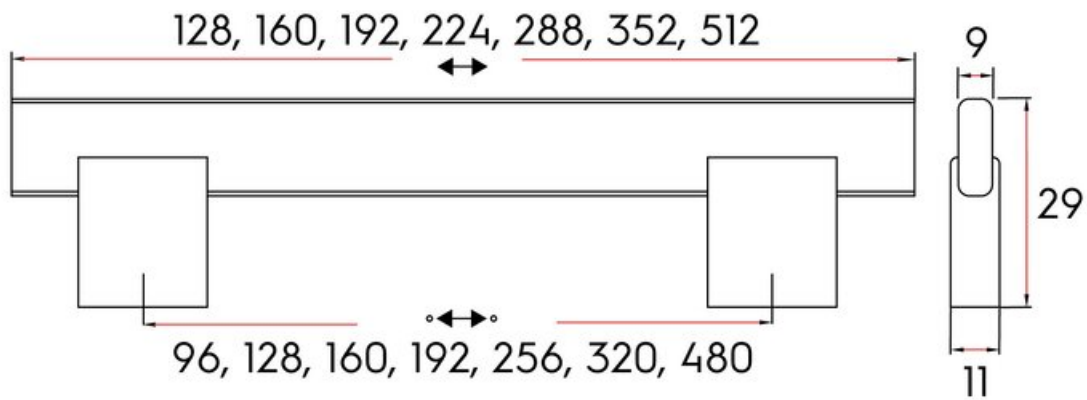

Technical Documents

View this product online at <https://marathonhardware.com/pd/9331-160-DBK>