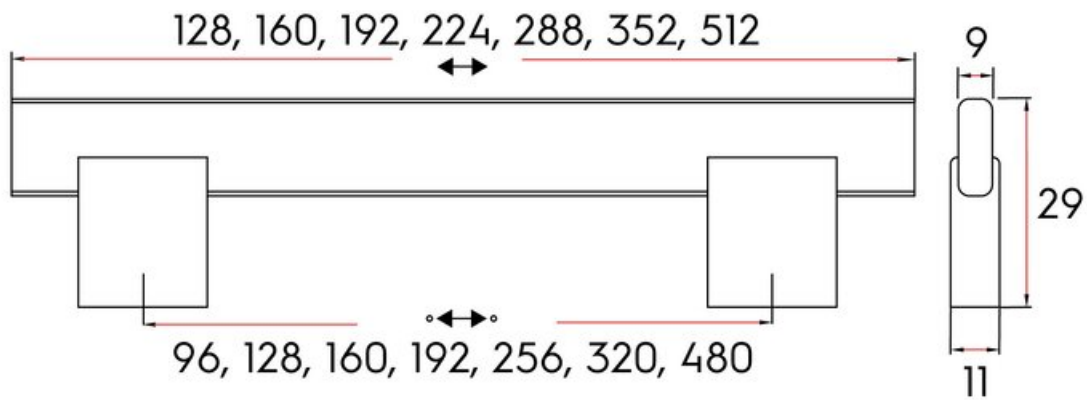

Technical Documents

View this product online at <https://marathonhardware.com/pd/9331-160-BSN>