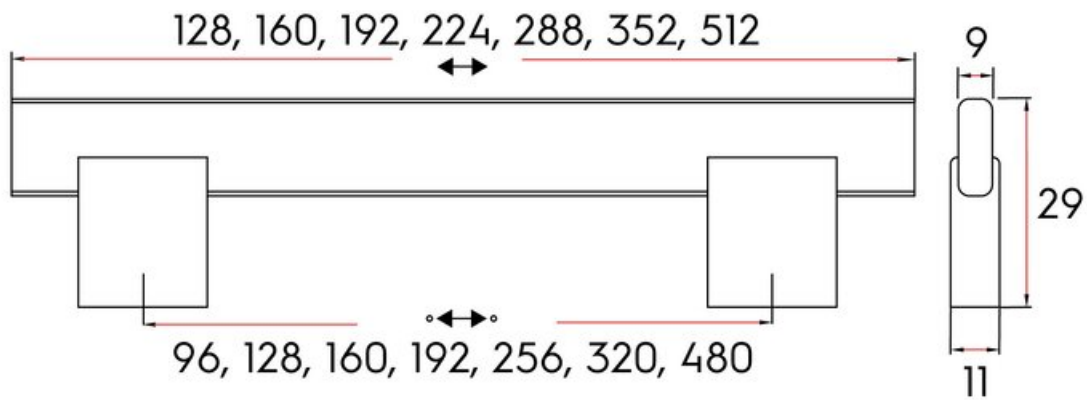

Technical Documents

View this product online at <https://marathonhardware.com/pd/9331-128-PC>