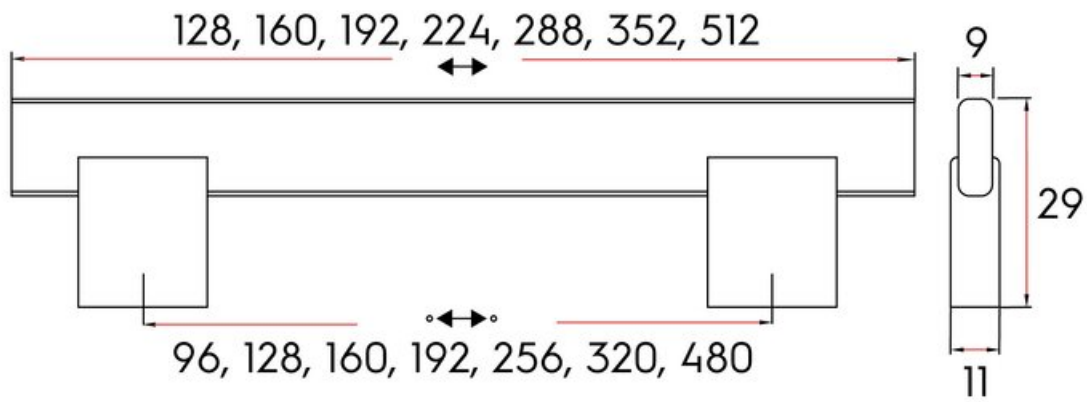

Technical Documents

View this product online at <https://marathonhardware.com/pd/9331-128-DBK>