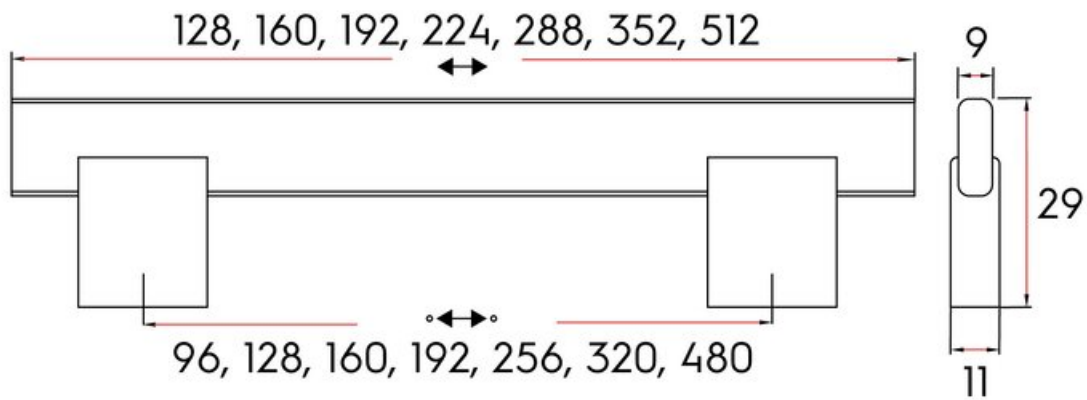

Technical Documents

View this product online at <https://marathonhardware.com/pd/9331-128-BSN>