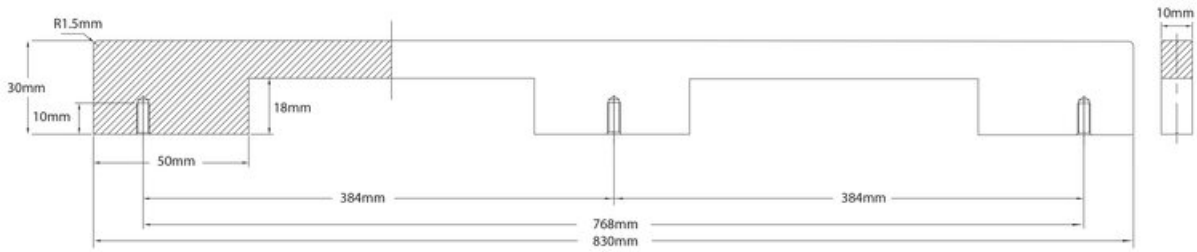

Technical Documents

View this product online at <https://marathonhardware.com/pd/9318-768-DBK>