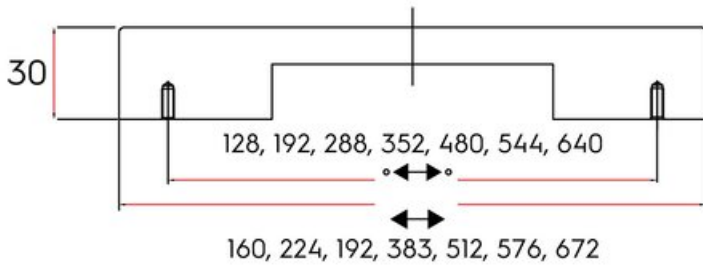

Technical Documents

View this product online at <https://marathonhardware.com/pd/9318-352-DBK>