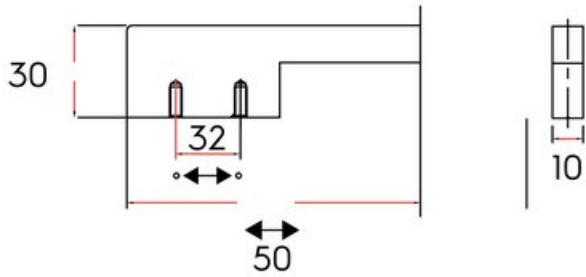

Technical Documents

View this product online at <https://marathonhardware.com/pd/9318-352-DBK>