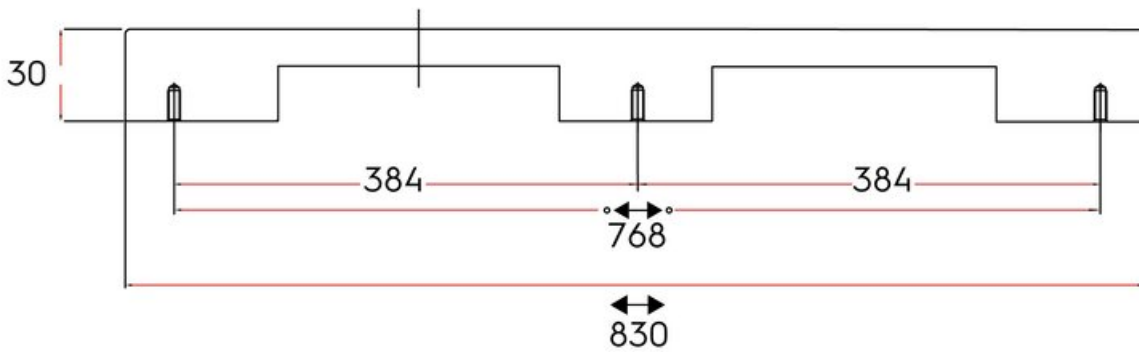

Technical Documents

View this product online at <https://marathonhardware.com/pd/9318-352-DBK>