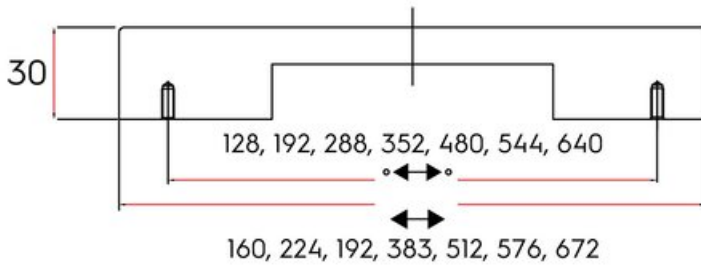

Technical Documents

View this product online at <https://marathonhardware.com/pd/9318-352-AEBNI>