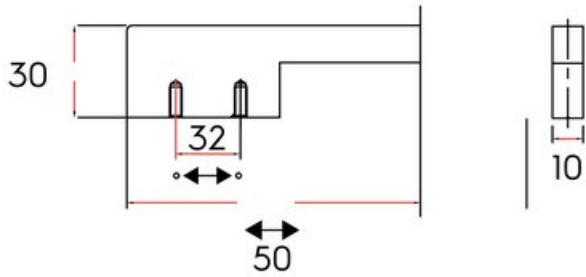

Technical Documents

View this product online at <https://marathonhardware.com/pd/9318-352-AEBNI>