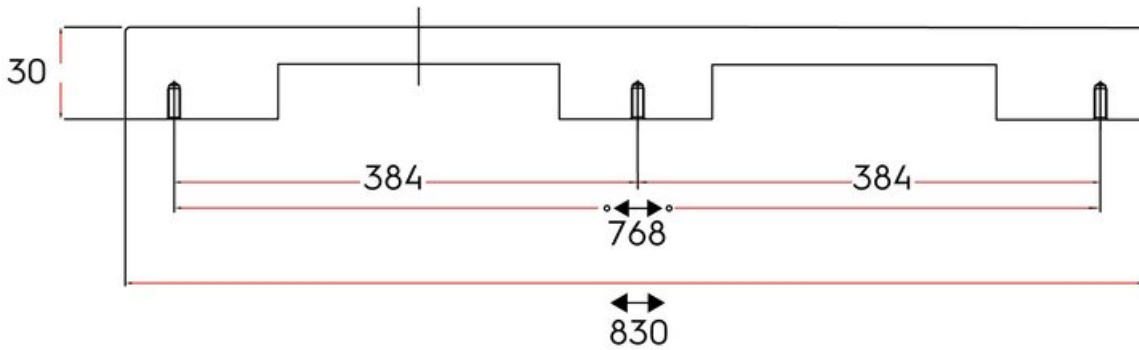

Technical Documents

View this product online at <https://marathonhardware.com/pd/9318-352-AEBNI>