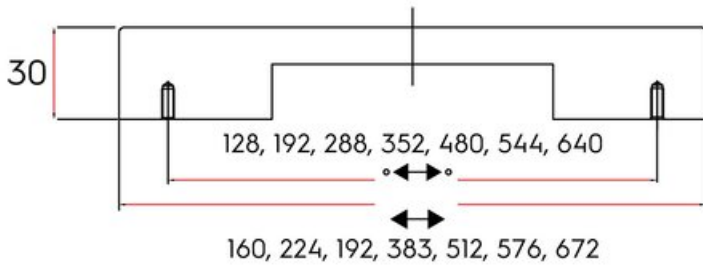

Technical Documents

View this product online at <https://marathonhardware.com/pd/9318-352-AEPC>