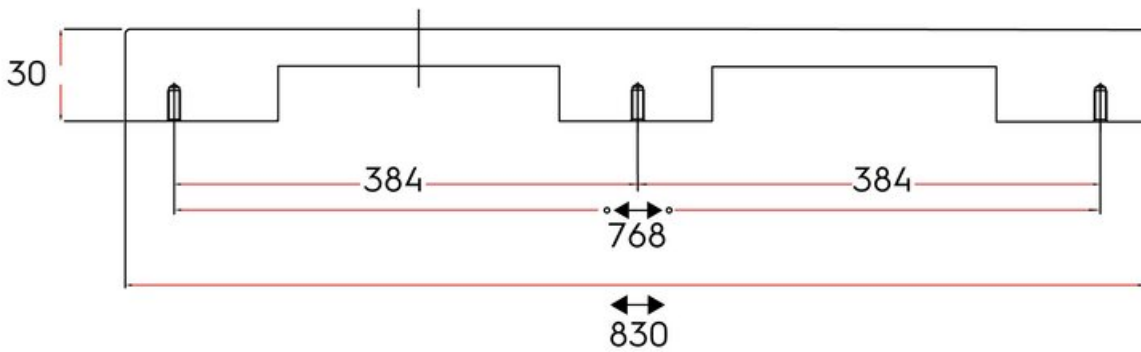

Technical Documents

View this product online at <https://marathonhardware.com/pd/9318-352-AEPC>