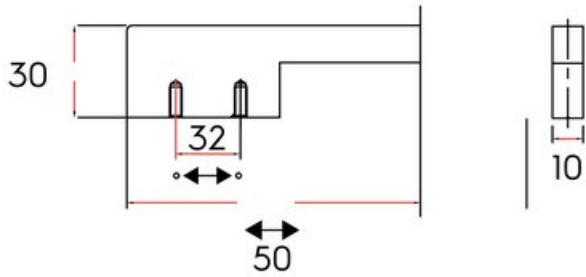

Technical Documents

View this product online at <https://marathonhardware.com/pd/9318-352-AEPC>