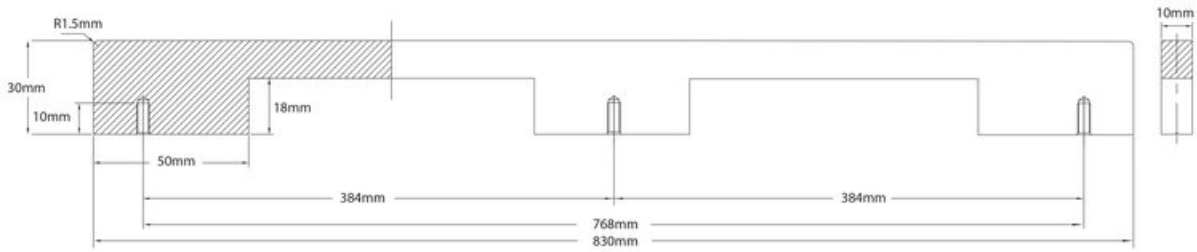

Technical Documents

View this product online at <https://marathonhardware.com/pd/9318-768-AEPC>