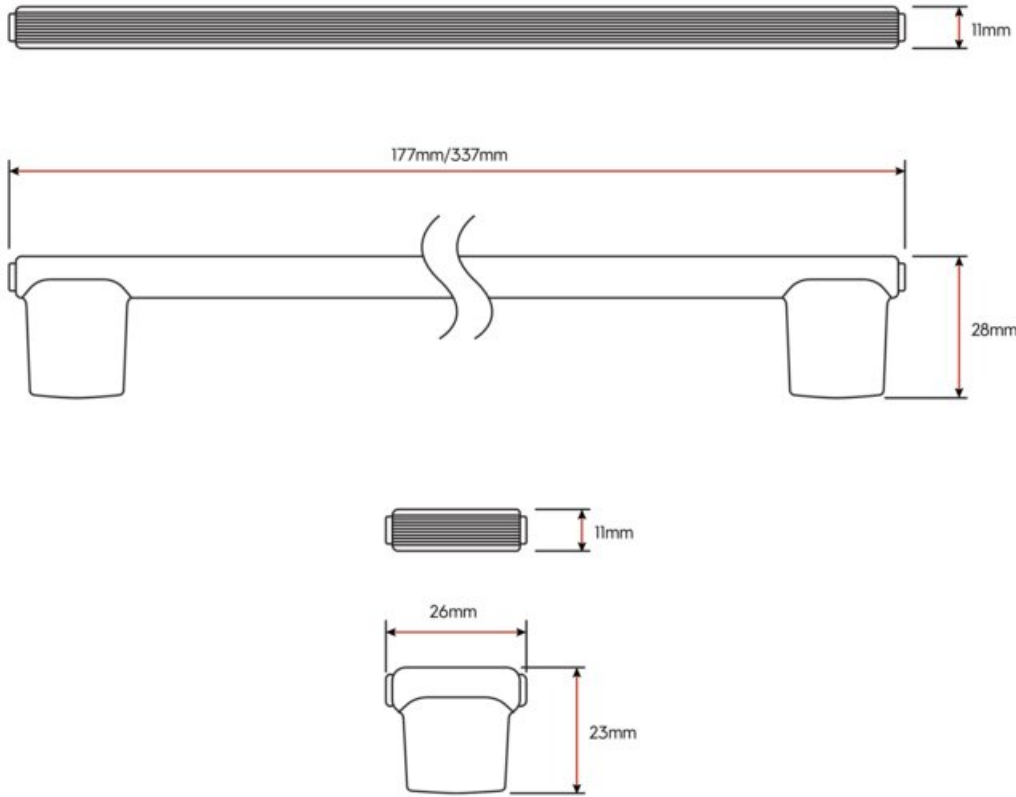

Technical Documents

View this product online at <https://marathonhardware.com/pd/8211-DOVE.S>