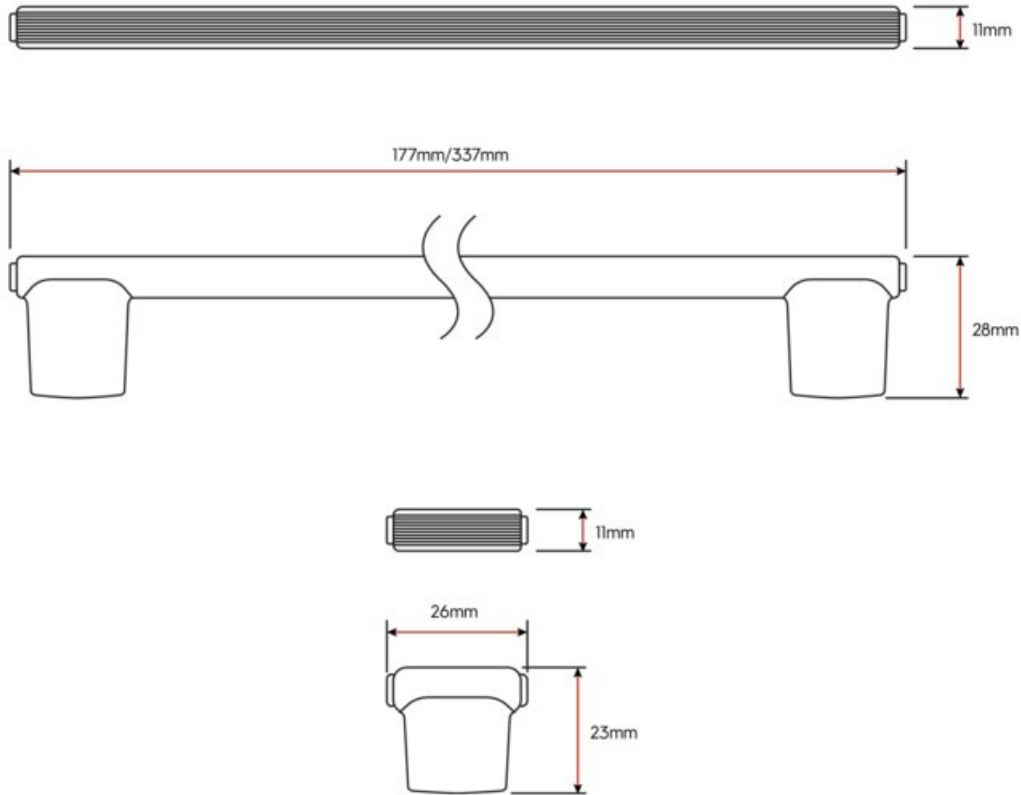

Technical Documents

View this product online at <https://marathonhardware.com/pd/8211-BLUE.S>