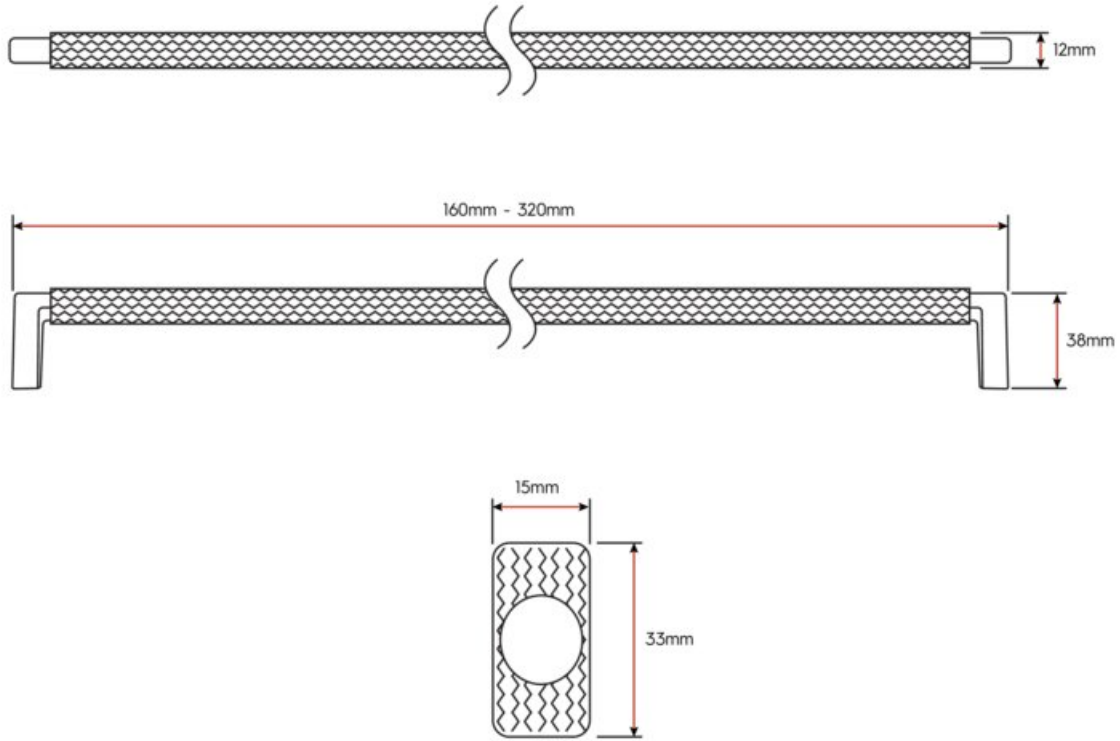

Technical Documents

View this product online at <https://marathonhardware.com/pd/8210-WHITE.S>