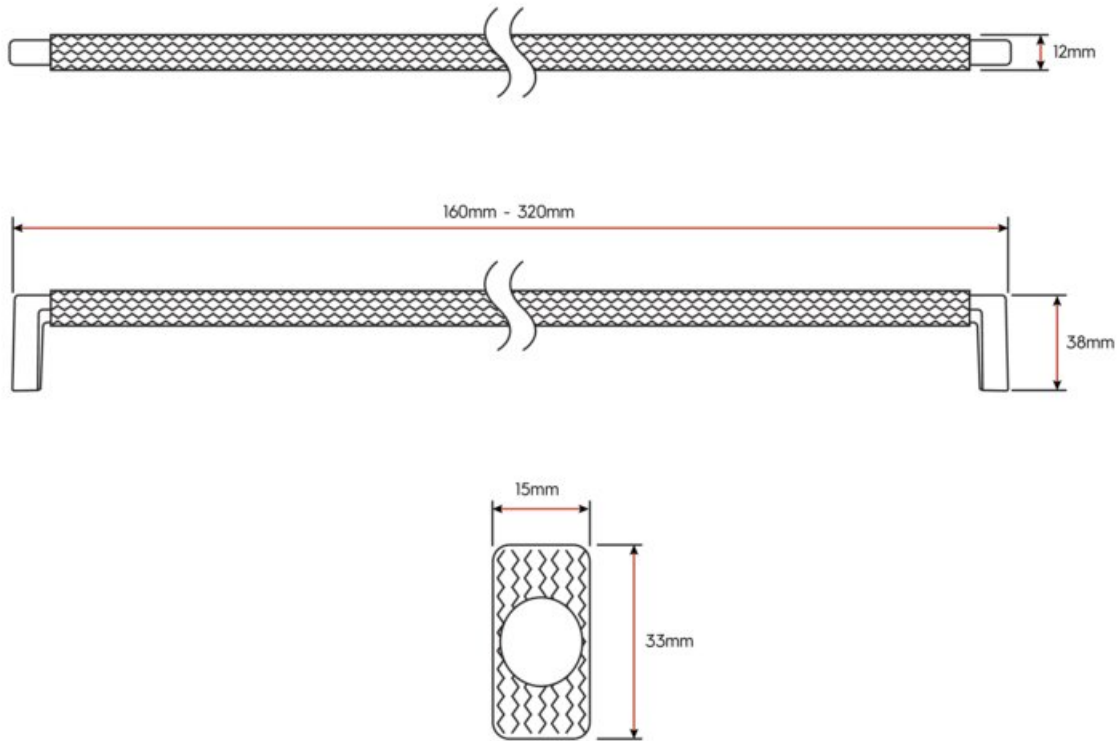

Technical Documents

View this product online at <https://marathonhardware.com/pd/8210-SAND.S>