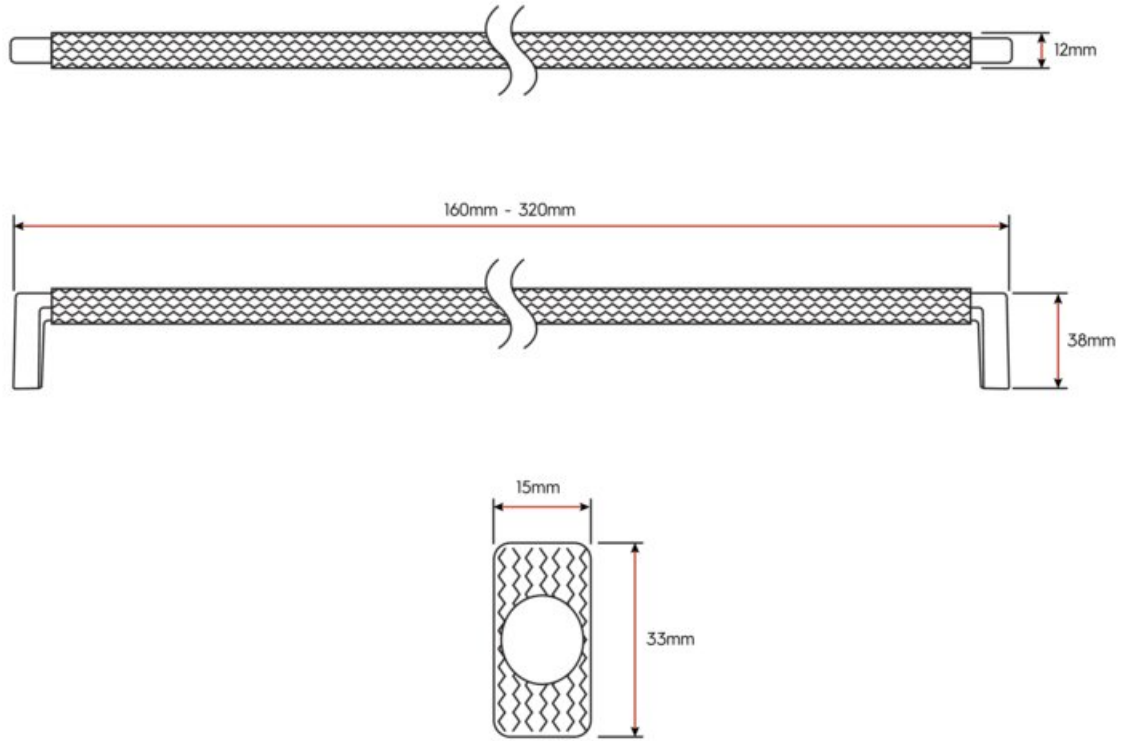

Technical Documents

View this product online at <https://marathonhardware.com/pd/8210-GREEN.S>