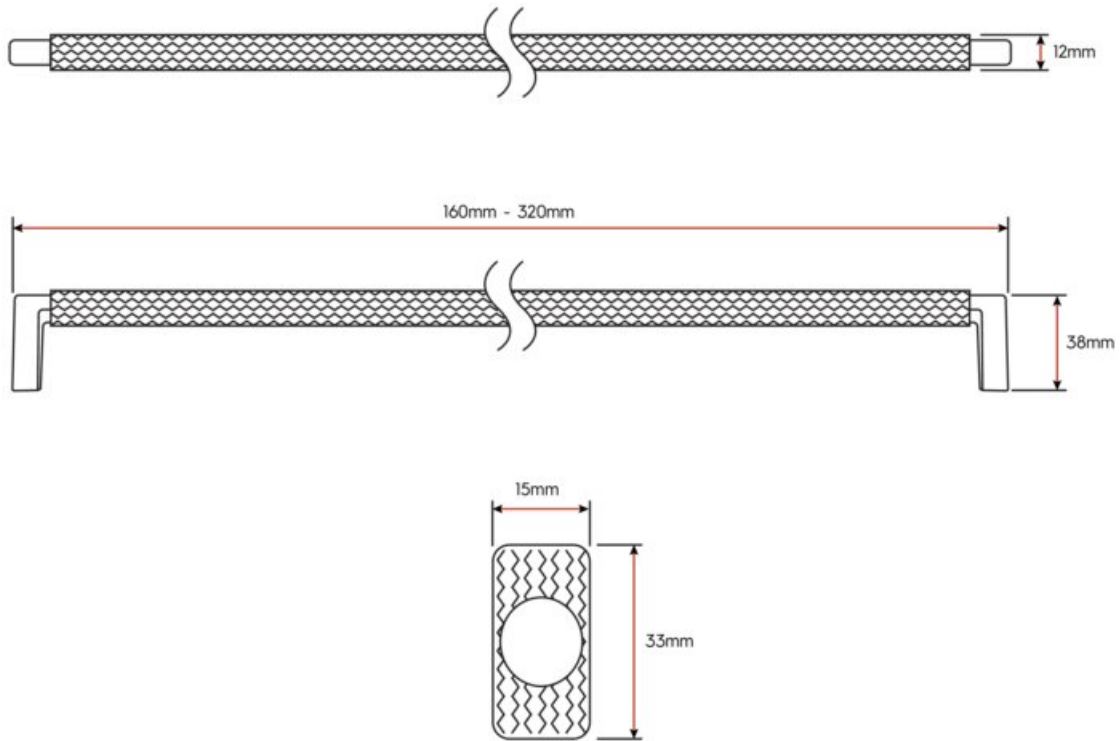

Technical Documents

View this product online at <https://marathonhardware.com/pd/8210-DOVE.S>