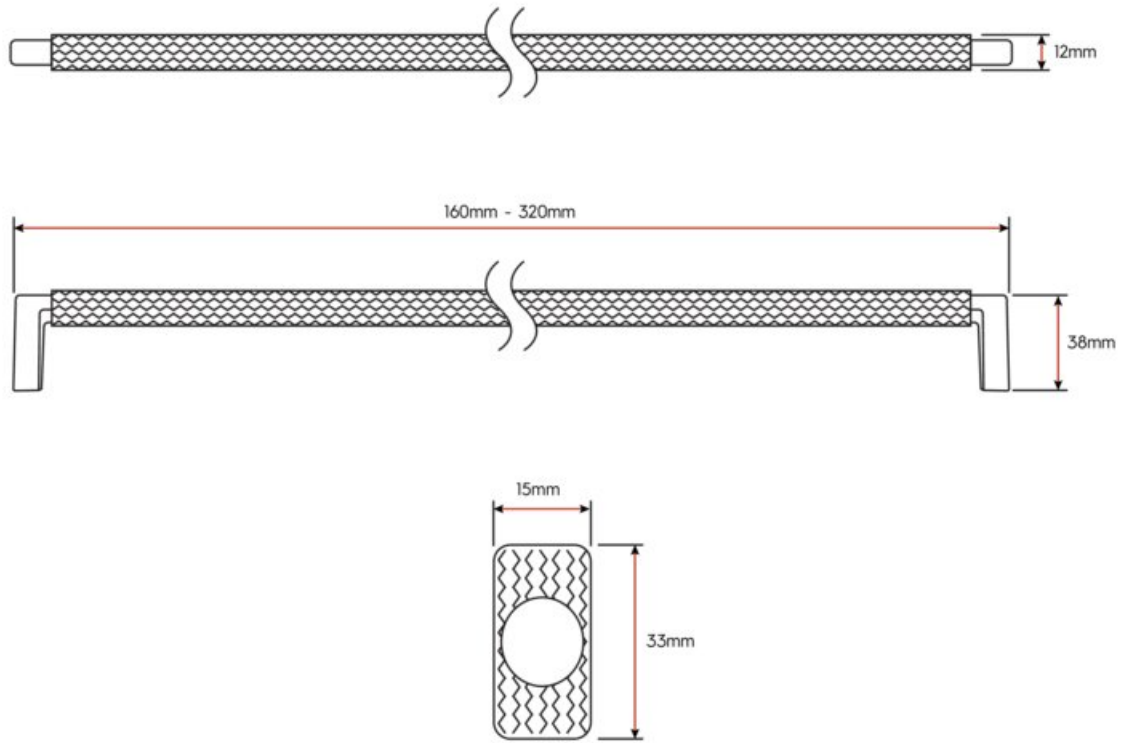

Technical Documents

View this product online at <https://marathonhardware.com/pd/8210-BORDX.S>