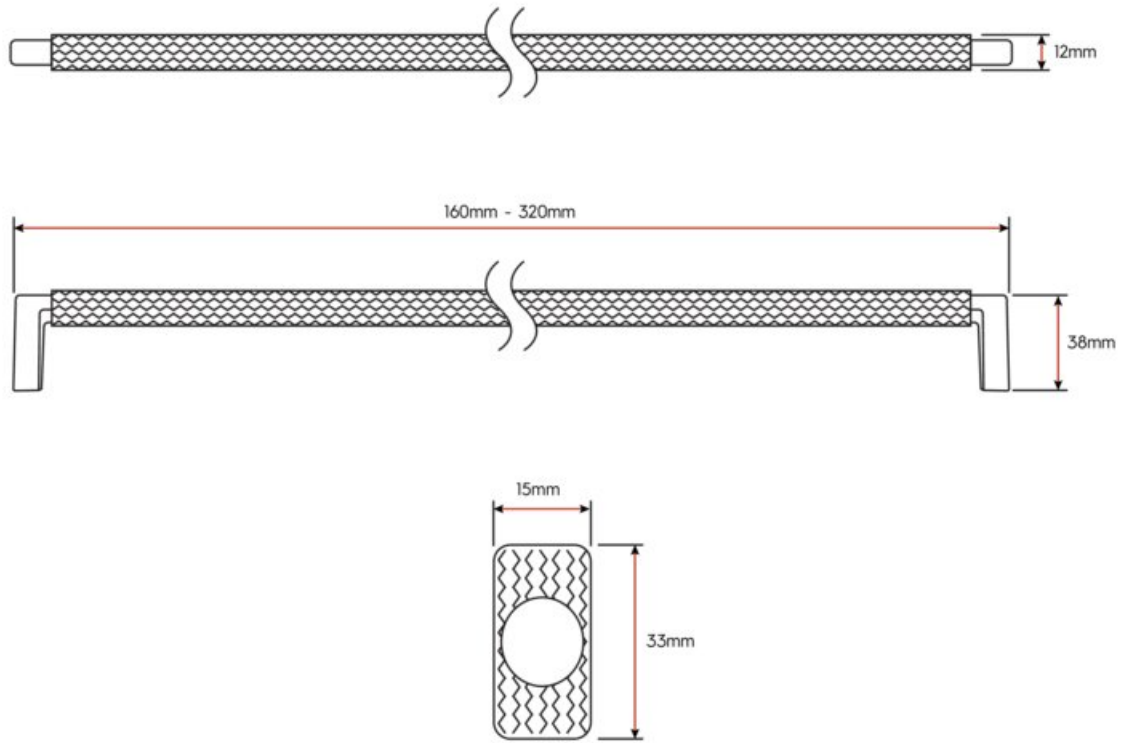

Technical Documents

View this product online at <https://marathonhardware.com/pd/8210-BLUE.S>