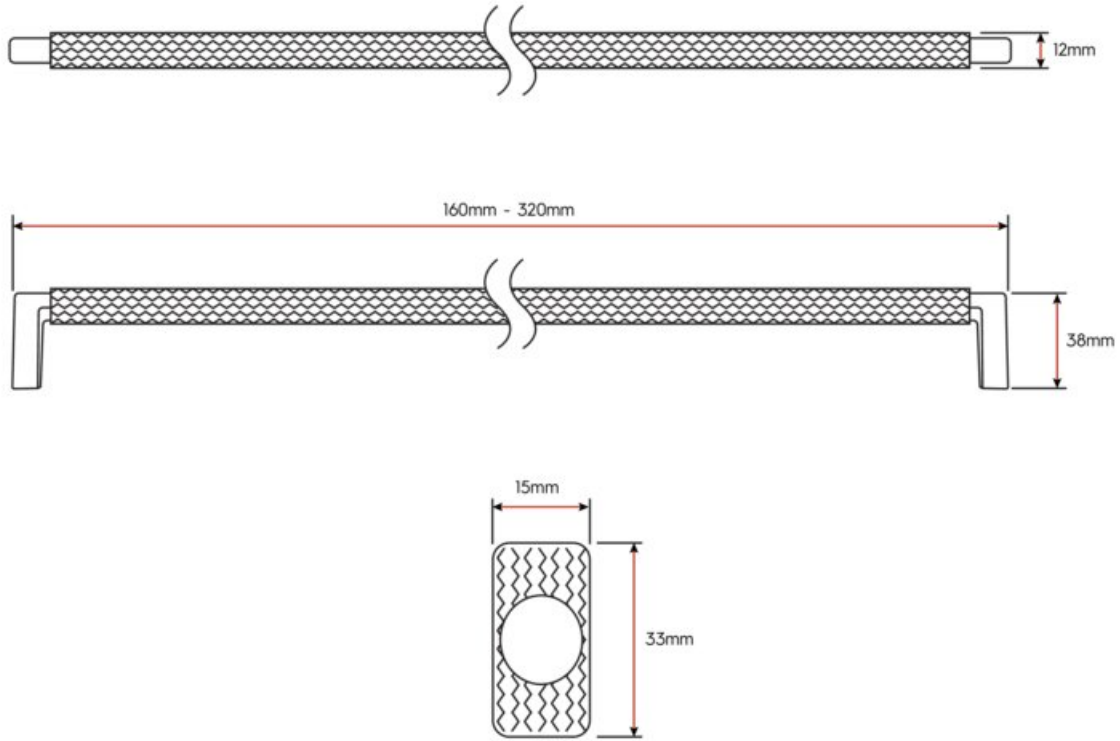

Technical Documents

View this product online at <https://marathonhardware.com/pd/8210-BLACK.S>