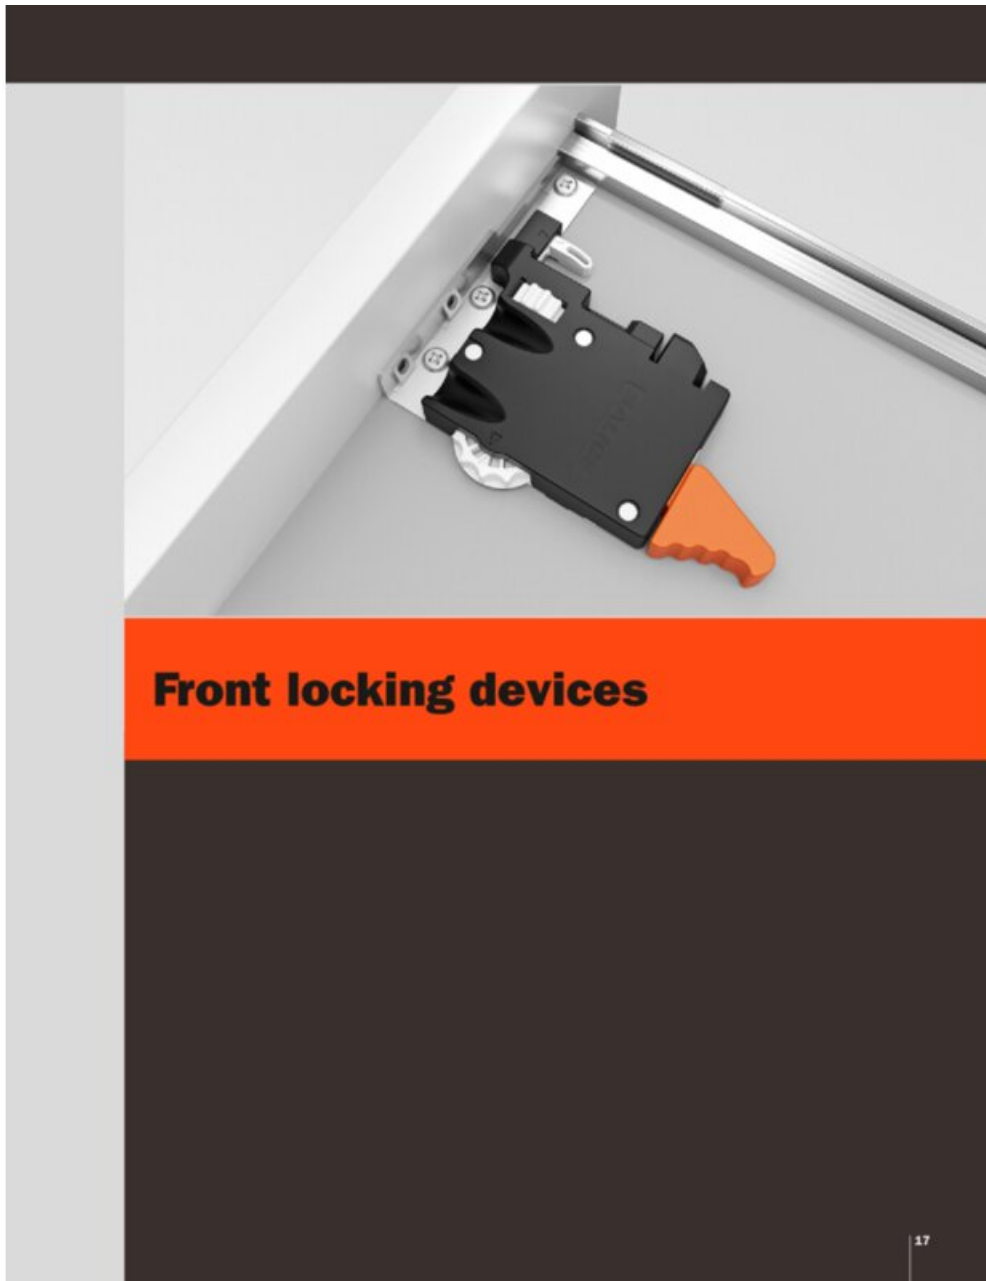

Technical Documents

View this product online at <https://marathonhardware.com/pd/SAFCEX56B>